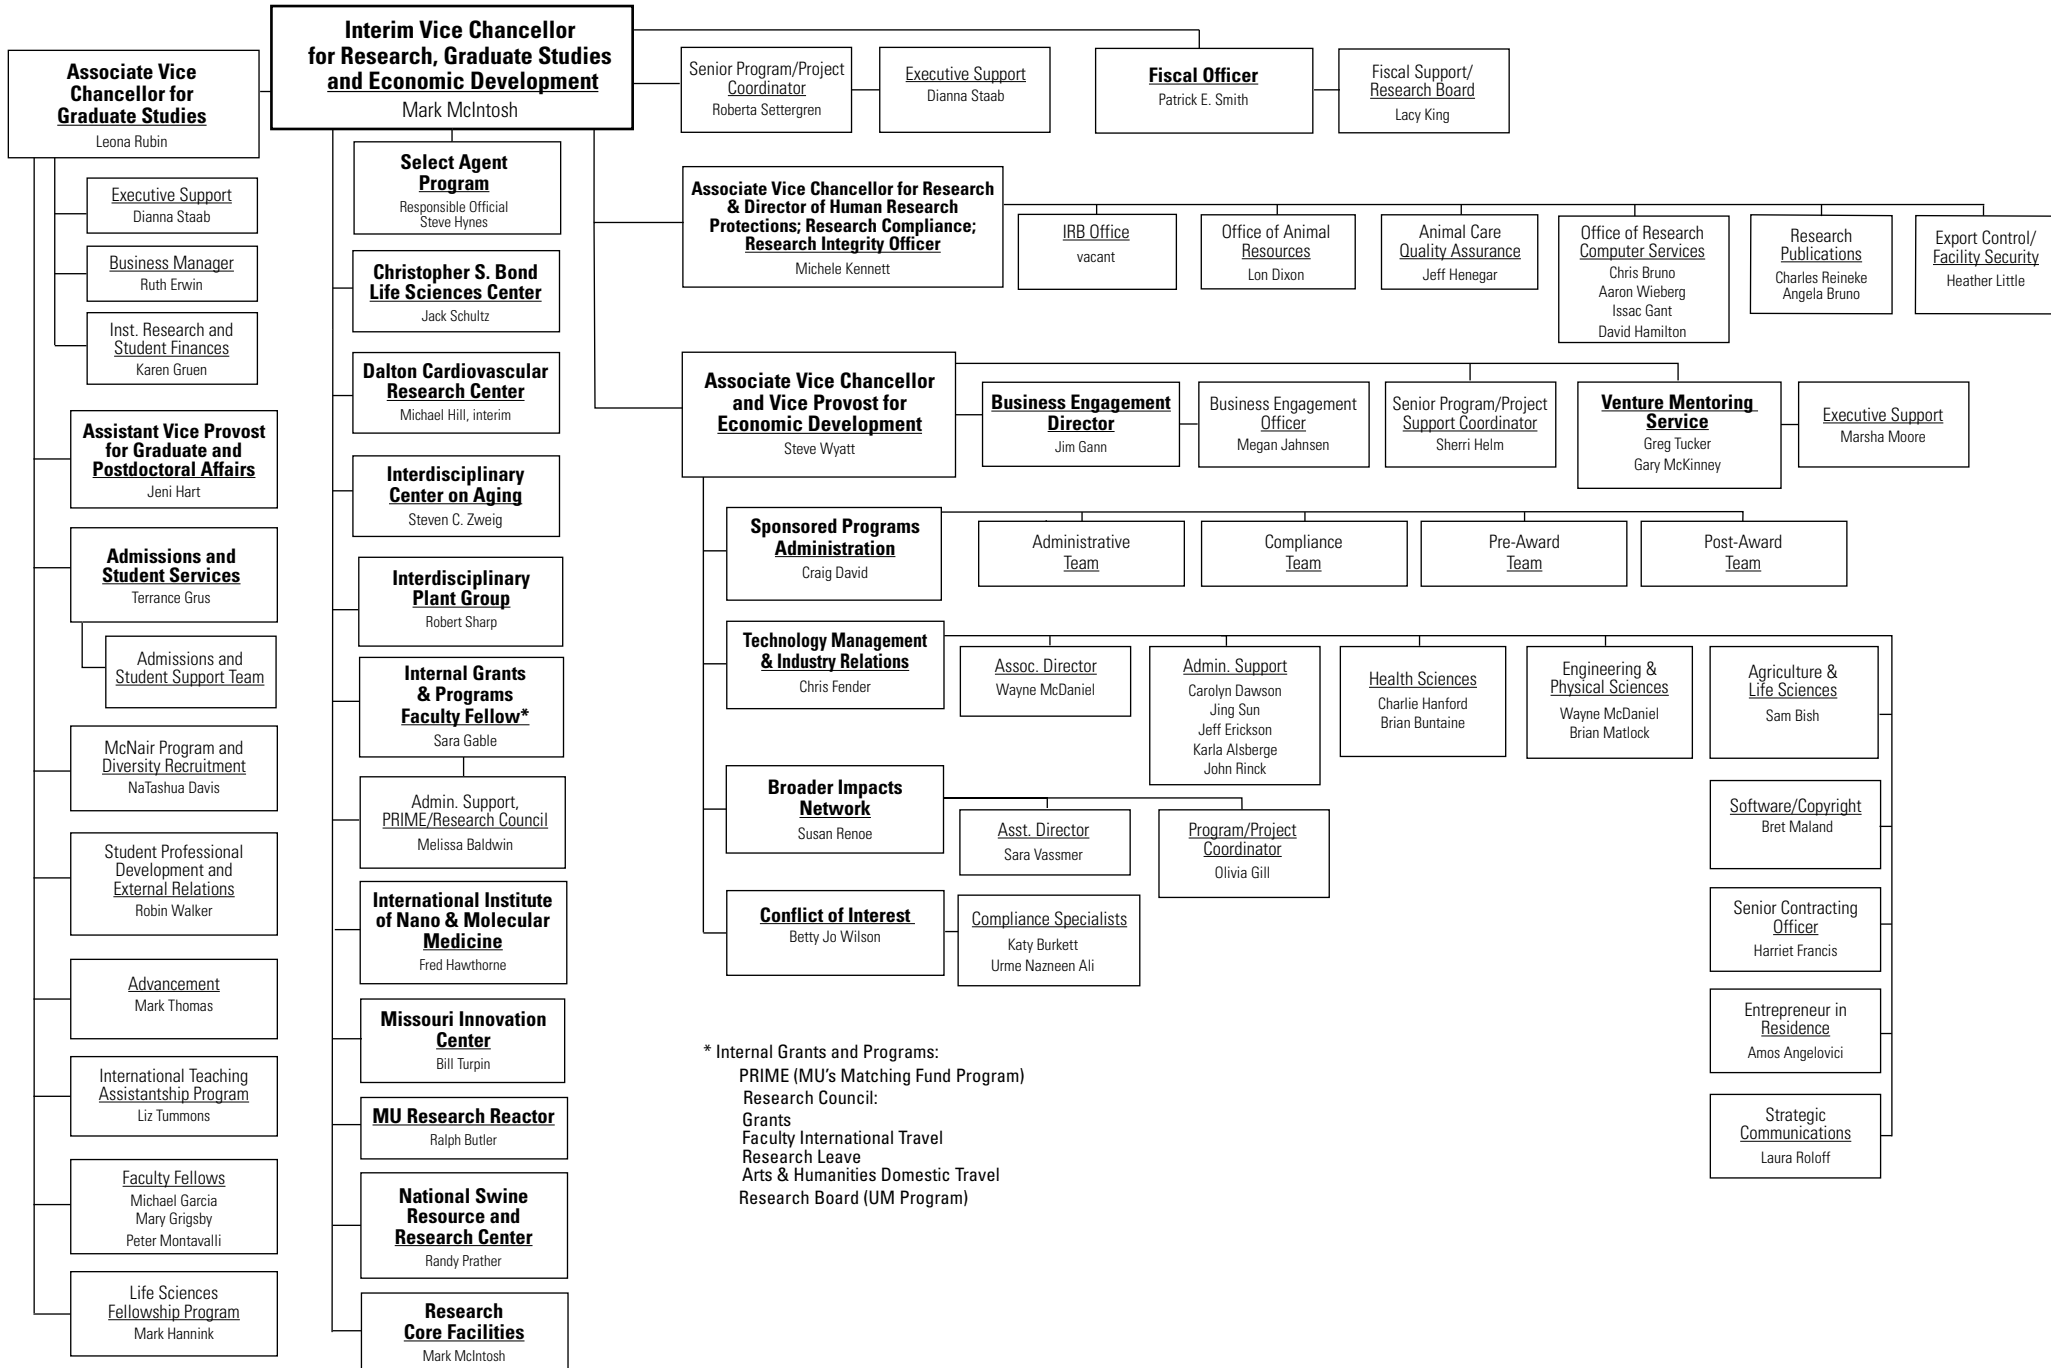

Office of Research, Graduate Studies and Economic Development

University of Missouri

05.05.17

* Internal Grants and Programs:
 PRIME (MU's Matching Fund Program)
 Research Council:
 Grants
 Faculty International Travel
 Research Leave
 Arts & Humanities Domestic Travel
 Research Board (UM Program)